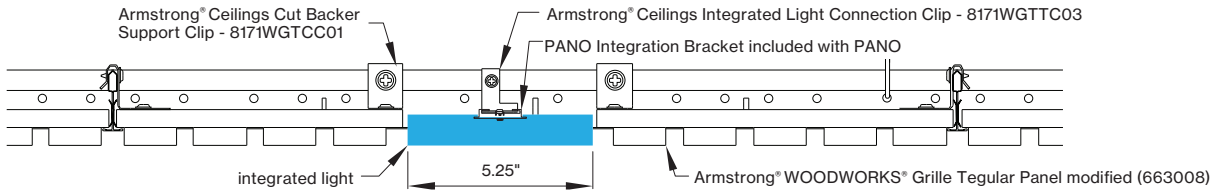

DIMENSIONS

PANO 5.25"

WT9 - ARMSTRONG® WOODWORKS® GRILLE TEGULAR 9/16 PANELS

WT9 view from below