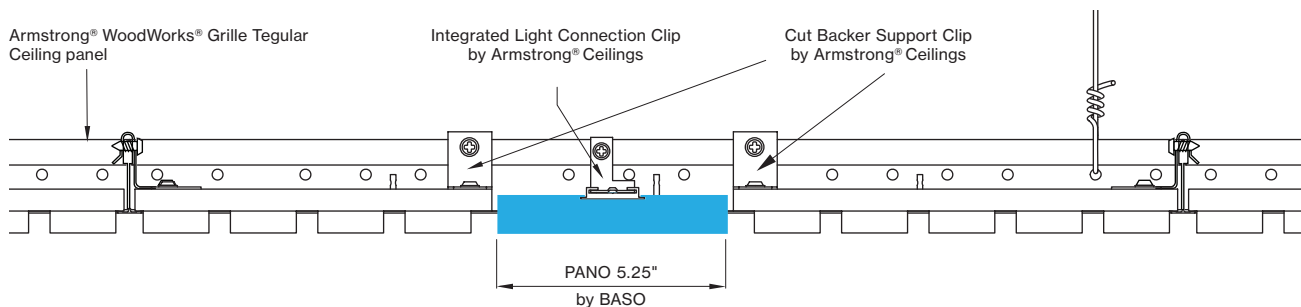

Technical data

	SIZE TYPE	LED COLOR TEMPERATURE	INPUT WATTS	DELIVERED LM TOTAL	LIGHT DISTRIBUTION	DELIVERED LUMEN DIRECT	OPTICAL EFFICIENCY	LUMINAIRE EFFICACY
PANO 5.25" e LED	2' opal	40 K	10.4 W	1100lm	100% down	1100lm	69%	110lm/W
	4' opal		20.7 W	2200lm		2200lm		110lm/W
e² LED	2' opal	40 K	15 W	1550lm	100% down	1550lm	69%	106lm/W
	4' opal		30 W	3100lm		3100lm		106lm/W
e²⁺ LED	2' opal	40 K	20.4 W	2000lm	100% down	2000lm	69%	98lm/W
	4' opal		40.8 W	4000lm		4000lm		98lm/W

for 27 K, 30K or 35 K multiply lm value by 0.96

WoodWorks® Grille Tegular Ceiling Integration

(for more ceiling options, please see CEILING OPTIONS pages)

Available lengths for ceiling types

CEILING TYPE	2FT	4FT	6FT	8FT
WoodWorks® Grille Tegular 9/16	23.375"	47.375"	n/a	n/a
WoodWorks® Grille Tegular 15/16	23"	47"	n/a	n/a
WoodWorks® Grille Classic	23"	47"	71"	95"
WoodWorks® Grille Forte	*23"	47"	71"	95"
WoodWorks® Linear Solid Wood panels	*23"	*47"	*71"	95"
WoodWorks® Linear Veneered panels	*23"	*47"	*71"	95.25"

*Woodworks ceilings are not available in this length. Wood panels need to be cut in the field to fit this length.

INTEGRATED LIGHT CONNECTION CLIP

Armstrong® Ceilings Integrated Light Connection Clip

visit armstrongceilings.com/linearlighting

please contact your Armstrong Ceilings rep

WoodWorks® ceiling systems

BASO PANO is only approved for Armstrong® WoodWorks Grille Tegular 9/16, WoodWorks Grille Tegular 15/16, WoodWorks Grille, WoodWorks Linear Solid Wood panels and WoodWorks Linear Veneered panels ceiling systems. Refer to armstrongceilings.com for installation instructions related to the ceiling products.