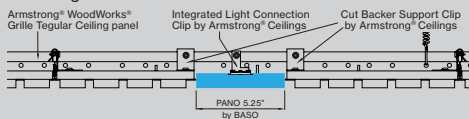

WoodWorks® Grille Tegular Ceiling Integration

Grille Tegular Panel