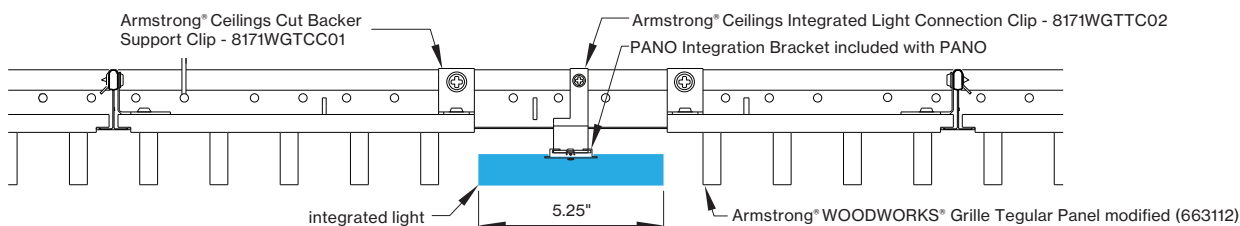

DIMENSIONS

PANO 5.25"

WT9 - ARMSTRONG® WOODWORKS® GRILLE TEGULAR 9/16 PANELS

WT9 view from below

WT5 - ARMSTRONG® WOODWORKS® GRILLE TEGULAR 15/16 PANELS

WT5 view from below

**PANO mounting instructions**

Get access to the PANO mounting instructions faster by scanning the QR code.