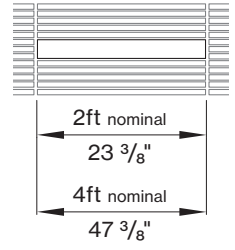

DIMENSIONS

PANO 5.25"

WT9 - ARMSTRONG® WOODWORKS® GRILLE TEGULAR 9/16 PANELS

WT9 view from below