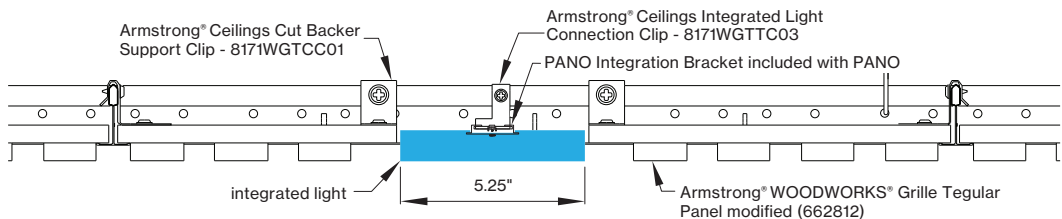

DIMENSIONS

PANO 5.25"

WT9 - ARMSTRONG® WOODWORKS® GRILLE TEGULAR 9/16 PANELS

WT9 view from below

WT5 - ARMSTRONG® WOODWORKS® GRILLE TEGULAR 15/16 PANELS

WT5 view from below

**PANO mounting instructions**

Get access to the PANO mounting instructions faster by scanning the QR code.