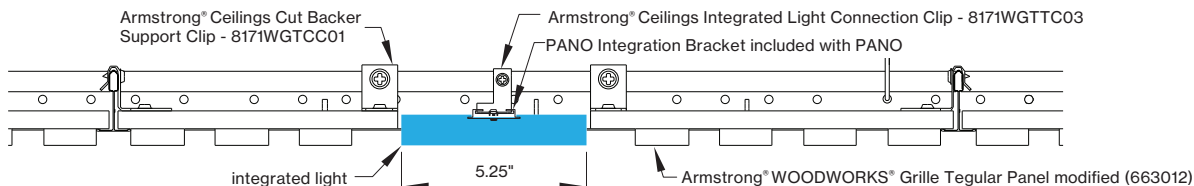

DIMENSIONS

PANO 5.25"

WT9 - ARMSTRONG® WOODWORKS® GRILLE TEGULAR 9/16 PANELS

WT9 view from below

WT5 - ARMSTRONG® WOODWORKS® GRILLE TEGULAR 15/16 PANELS

WT5 view from below

**PANO mounting instructions**

Get access to the PANO mounting instructions faster by scanning the QR code.