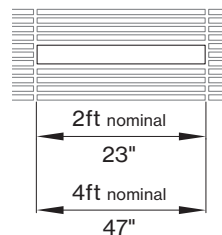

	SIZE TYPE	LED COLOR TEMPERATURE	INPUT WATTS	DELIVERED LM TOTAL	LIGHT DISTRIBUTION	DELIVERED LUMEN DIRECT	OPTICAL EFFICIENCY	LUMINAIRE EFFICACY
<b>PANO 5.25"</b> e LED	2' opal	40 K	10.4 W	1100lm	100% down	1100lm	69%	110lm/W
	4' opal		20.7 W	2200lm		2200lm		110lm/W
e <sup>2</sup> LED	2' opal	40 K	15 W	1550lm	100% down	1550lm	69%	106lm/W
	4' opal		30 W	3100lm		3100lm		106lm/W
e <sup>2+</sup> LED	2' opal	40 K	20.4 W	2000lm	100% down	2000lm	69%	98lm/W
	4' opal		40.8 W	4000lm		4000lm		98lm/W

DIMENSIONS

PANO 5.25"

WT9 - ARMSTRONG® WOODWORKS® GRILLE TEGULAR 9/16 PANELS

WT9 view from below

WT5 - ARMSTRONG® WOODWORKS® GRILLE TEGULAR 15/16 PANELS

WT5 view from below

**PANO mounting instructions**

Get access to the PANO mounting instructions faster by scanning the QR code.